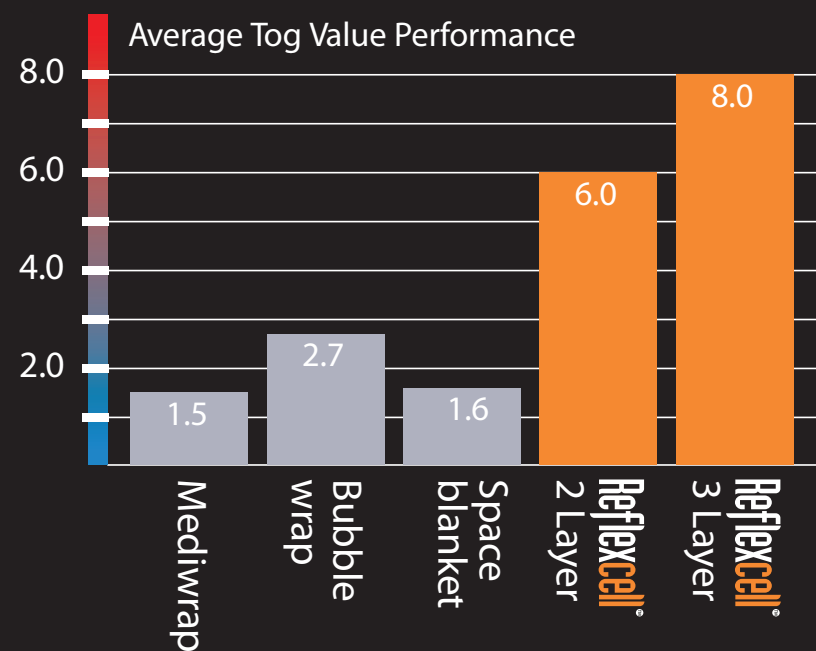

Email. international@ps-med.com Web. www.blizzardsurvival.com

Lightweight Thermal Protection