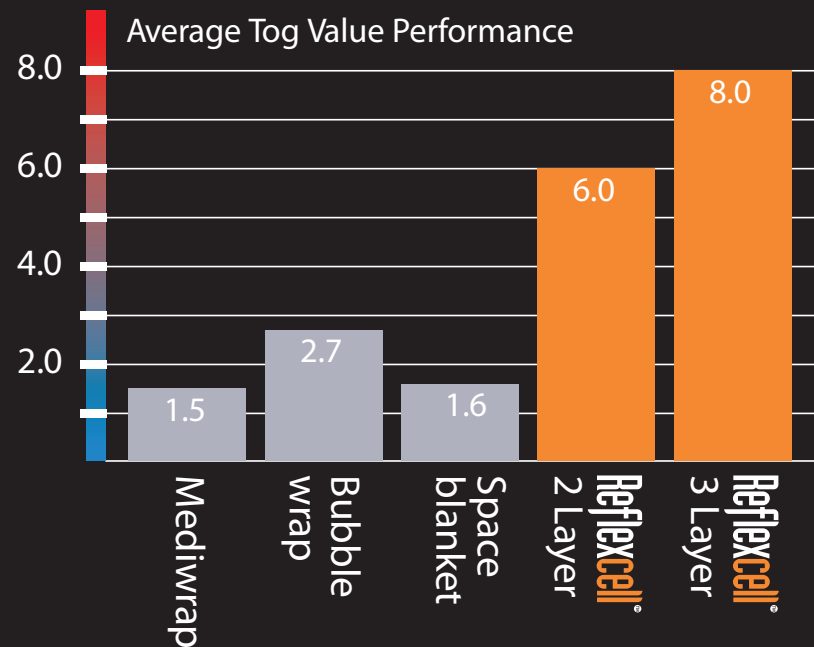

Email. international@ps-med.com Web. www.blizzardsurvival.com

Lightweight Thermal Protection