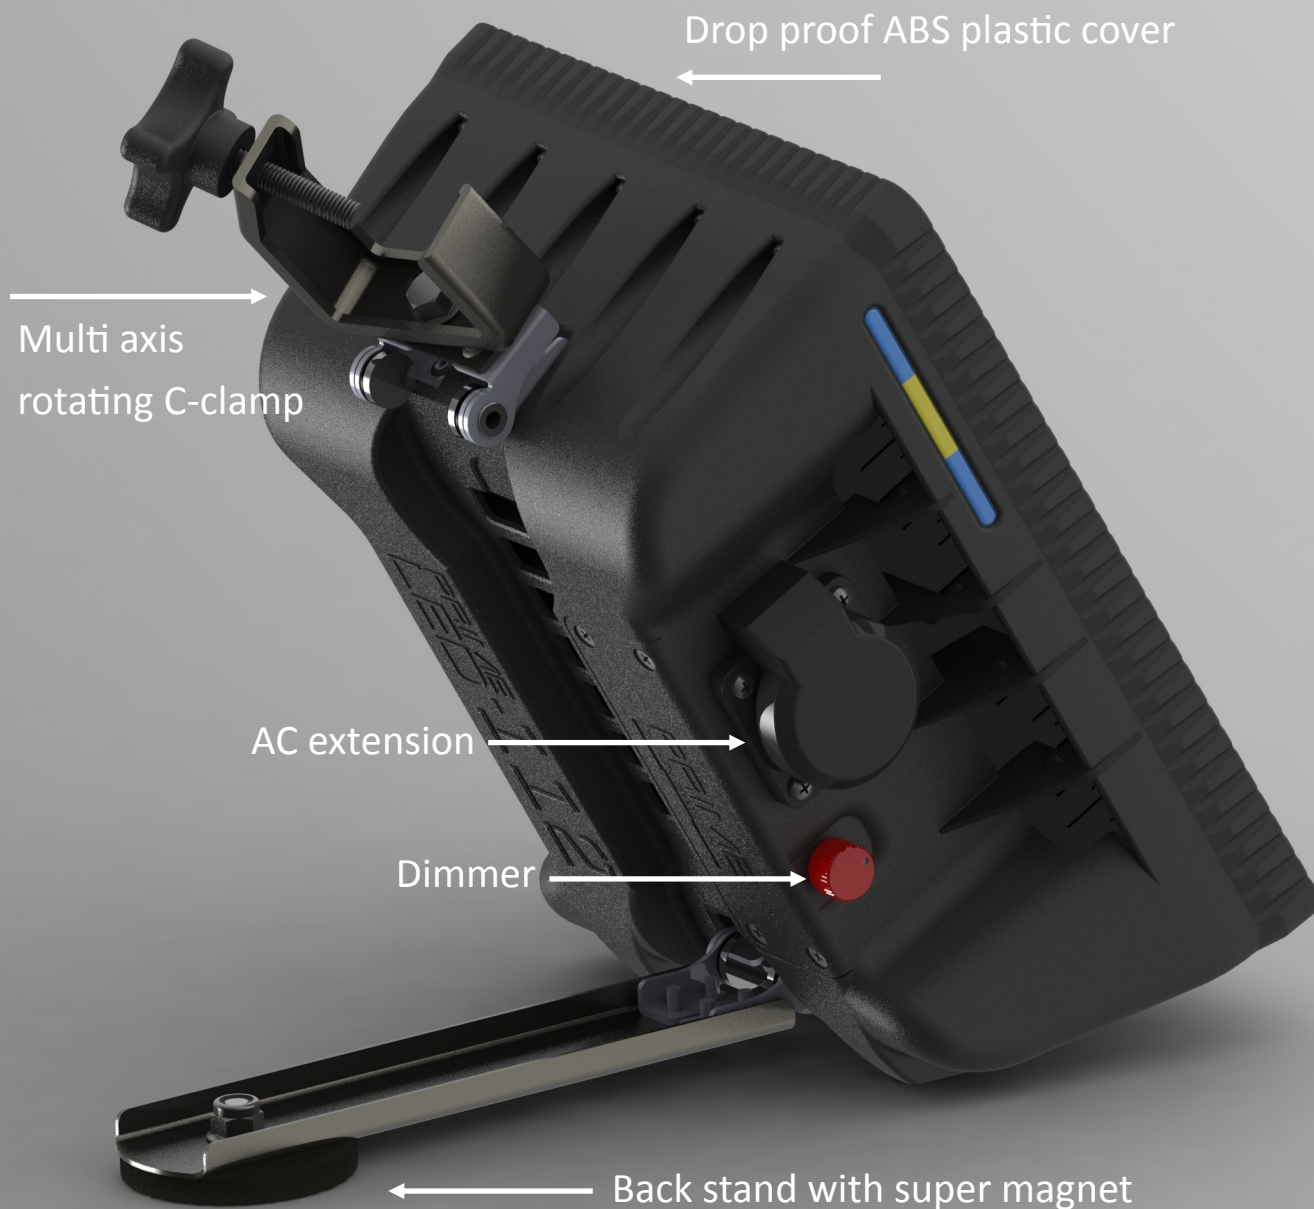

PRIME LED 112

PRIME
DESIGN SWEDEN AB

PRODUCT DESCRIPTION

Prime LED 112 is a rugged LED floodlight designed for demanding industries like construction/rental and rescue/military. A great amount of attention has been spent on usability making this lamp one of the most flexible on the market in terms of attachment options.

16 000 Lumen output, 6000 Kelvin "Bright daylight" colour temperature

Dimmable output between 20-100W, 16A Schuko extension socket

IP67/IP54 (Unit: IP67, AC socket IP54), Beam angle: 50x50 degree

AC input: 110-230V, Attachment: Multi axis rotating C-clamp for vertical or horizontal pipes. Back stand support with super magnet.

3 meter power cable. 3.5 Kg. 25x20x15cm

5 year warranty